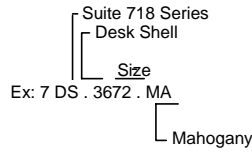

**NOTE: Fabric Options - Replace () with desired fabric code.
SEE PAGE 4.1 FOR FABRIC SCHEDULE**

Tackboard Insert

7LF.238	\$ 1,355	1,382	1,409	1,436	Two drawer 38" lateral file Lock included	38	22.5	28	145 lbs.
---------	----------	-------	-------	-------	--	----	------	----	----------

Lateral File

Traditional Style - Wood Veneer - Assembled

TO ORDER:

1. Model Number
2. Top Finish Option

STANDARD FINISHES

Finishes:
MA. Mahogany

Model Number	List Pricing By Zone				Description	Dimensions			Shipping Information
	All Zones					Width	Depth	Height	