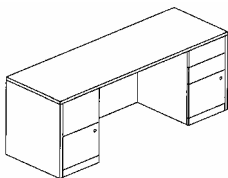

8CDP( ).PP.2472	$ 1,730	1,764	1,808	1,842	Credenza w/double pedestal 24x72	24	72	29	286 lbs.

NOTE: Edge Detail Options - Replace ( ) with "T" for Transition Edge, "C" for Radius Comfort Edge or "R" for Reeded Edge
NOTE: Pedestal Options - Replace .PP. with "B" for Box/Box/File - "F" for File/File Ped.
NOTE: Pedestals shipped separate and may be placed under credenza in right or left hand position

Credenza w/Double Pedestal