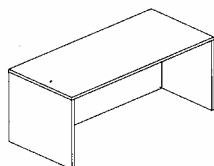

Modular Bow Front Desk Shell

Desk Shell

8DS( ).3066	$ 854	873	897	916	Desk shell 30x66	30	66	29	132 lbs.
8DS( ).3672	$ 729	745	765	781	Desk shell 36x72	36	72	29	157 lbs.

NOTE: Edge Detail Options - Replace ( ) with "T" for Transition Edge, "C" for Radius Comfort Edge or "R" for Reeded Edge
NOTE: Pedestals shipped separate and may be placed under credenza in right or left hand position