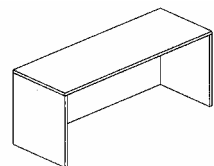

8BFDS().4272	\$ 894	914	940	960	Bow front desk shell 42 x72	36/42	72	29	168 lbs.
---------------	--------	-----	-----	-----	-----------------------------	-------	----	----	----------

NOTE: Edge Detail Options - Replace () with "T" for Transition Edge, "C" for Radius Comfort Edge or "R" for Reeded Edge
 NOTE: Middle of Bow Front extends to 42"
 NOTE: Pedestals shipped separate and may be placed under desk in right or left hand position

Modular Bow Front Desk Shell

Desk Shell

8DS().3066	\$ 854	873	897	916	Desk shell 30x66	30	66	29	132 lbs.
8DS().3672	\$ 729	745	765	781	Desk shell 36x72	36	72	29	157 lbs.

NOTE: Edge Detail Options - Replace () with "T" for Transition Edge, "C" for Radius Comfort Edge or "R" for Reeded Edge
 NOTE: Pedestals shipped separate and may be placed under credenza in right or left hand position