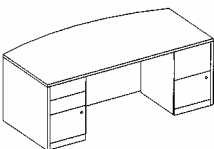

Modular Bow Front Desk w/Double Pedestals

8BTDDP( ).PP.4272	$ 1,936	1,975	2,027	2,066	Bow-Top desk w/double pedestals	36/42	72	29	328 lbs.

NOTE: Edge Detail Options - Replace ( ) with "T" for Transition Edge, "C" for Radius Comfort Edge or "R" for Reeded Edge
NOTE: Pedestal Options - Replace .PP. with "B" for Box/Box/File - "F" for File/File Ped.
NOTE: Pedestals shipped separate and may be placed under desk in right or left hand position
NOTE: Middle of Bow Front extends to 42"