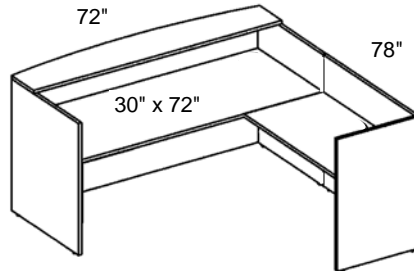

8RWS.3072	$ 1,659	1,689	1,730	1,770	Reception work stations 30x72x24x72	72	72	41	400 lbs.
8RDS.3072	$ 1,129	1,148	1,174	1,193	Reception Desk, 42H 30D 72W	30	72	41	165 lbs.
8RRS.2442	$ 530	541	556	567	Reception Desk, 42H 30D 72W	24	42	41	95 lbs.
8RWS.P.3072	$ 2,205	2,245	2,299	2,349	Reception work stations, Single Ped 24d	72	72	41	485 lbs.
8RWS.PP.3072	$ 2,724	5,774	2,841	2,901	Reception work stations, Double Ped 24d/20d	72	72	41	560 lbs.

(Specify drawer & depth for each pedestal)

NOTE: Edge Detail Options - Replace ( ) with "T" for Transition Edge, "C" for Radius Comfort Edge or "R" for Reeded Edge
NOTE: Pedestal Options - Replace .PP. with "B" for Box/Box/File - "F" for File/File Ped.