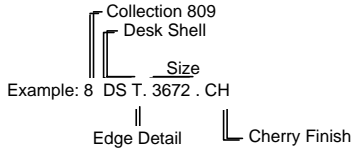

Double Door Cabinet

Contemporary/Transitional Style - Wood Veneer - Ready to Assemble

TO ORDER:

1. Model Number
2. Finish/Edge Detail Option

STANDARD FINISHES

1. Finishes
   CH - Cherry - In Stock
   MA - Mahogany - Call for lead time

Model Number	List Pricing By Zone				Description	Dimensions			Shipping Information
	Zone 1	2	3	4		Width	Depth	Height