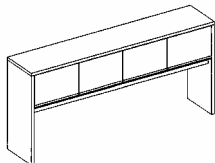

Hutch Unit

8HU( ).1570	$ 839	857	881	900	4 Door hutch 15x70	15	70	39	152 lbs.

NOTE: Edge Detail Options - Replace ( ) with "T" for Transition Edge, "C" for Radius Comfort Edge or "R" for Reeded Edge