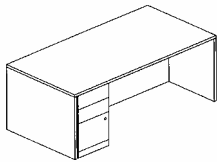

Model Number	List Pricing By Zone				Description	Dimensions			Shipping Information
	Zone 1	2	3	4		Depth	Width	Height	

8DSP().P.3066	\$ 1,275	1,300	1,334	1,359	Desk w/ single pedestal 30x66	30	66	29	200 lbs.
8DSP().P.3672	\$ 1,400	1,429	1,466	1,494	Desk w/ single pedestal 36x72	36	72	29	245 lbs.