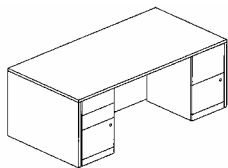

Desk w/Single Pedestal

8DDP( ).PP.3066	$ 1,794	1,829	1,876	1,911	Desk w/ double pedestals 30x66	30	66	29	288 lbs.
8DDP( ).PP.3672	$ 1,919	1,957	2,008	2,046	Desk w/ double pedestals 36x72	36	72	29	304 lbs.

NOTE: Edge Detail Options - Replace ( ) with "T" for Transition Edge, "C" for Radius Comfort Edge or "R" for Reeded Edge
NOTE: Pedestal Options - Replace .PP. with "B" for Box/Box/File - "F" for File/File Ped.
NOTE: Pedestals shipped separate and may be placed under desk in right or left hand position