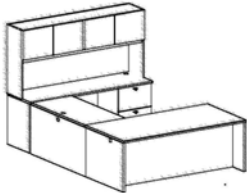

8SG3()	$ 3,470	3,548	3,653	3,732	Collection group 3 Rectangle desk shell: 36x72 Bridge: 24x48 Credenza shell: 24x72 File/File pedestal 19D Box/Box/File pedestal 28D Hutch unit: 15x70				674 lbs.

809 Collection - Group 3

Overall size: 72x98x72

NOTE: Edge Detail Options - Replace ( ) with "T" for Transition Edge, "C" for Radius Comfort Edge or "R" for Reeded Edge