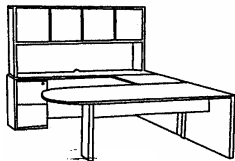

809 Collection - Group 2

8SG2( )	$ 2,852	2,914	2,997	3,059	Collection group 2 Bullet table: 36x72 Bridge: 24x48 Credenza shell: 24x72 File/File pedestal 19D Hutch unit: 15x70	531 lbs.

Overall size: 72x98x72

NOTE: Edge Detail Options - Replace ( ) with "T" for Transition Edge, "C" for Radius Comfort Edge or "R" for Reeded Edge
NOTE: Not a quick ship item - must replace Bullet with Rectangular or Bow Front Top, See Group 1 or 3