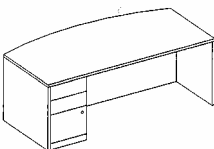

Bow Front Desk w/Single Pedestal

8BFDSP( ).P.4272	$ 1,418	1,447	1,486	1,515	Bow Front desk w/single pedestal	36/42	72	29	253 lbs.

NOTE: Edge Detail Options - Replace ( ) with "T" for Transition Edge, "C" for Radius Comfort Edge or "R" for Reeded Edge
NOTE: Pedestal Options - Replace .P. with "B" for Box/Box/File - "F" for File/File Ped.
NOTE: Pedestals shipped separate and may be placed under desk in right or left hand position
NOTE: Middle of Bow Front extends to 42"