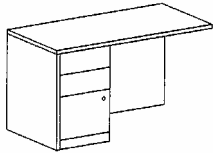

Universal Return w/ Pedestal

8URP( ).P.2448	$ 1,021	1,041	1,067	1,087	Return (left or Right) w/ pedestal 24x48	24	48	29	150 lbs.

NOTE: Edge Detail Options - Replace ( ) with "T" for Transition Edge, "C" for Radius Comfort Edge or "R" for Reeded Edge
NOTE: Pedestal Options - Replace .P. with "B" for Box/Box/File - "F" for File/File Ped.