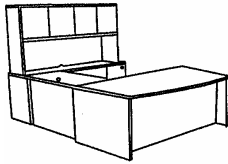

Model Number	List Pricing By Zone				Description	Dimensions			Shipping Information
	Zone 1	2	3	4		Depth	Width	Height	

8SG1()	\$ 3,500	3,590	3,753	3,860	Collection group 1 Bow front desk shell: 42x72 Bridge: 24x48 Credenza shell: 24x72 File/File pedestal 19D Box/Box/File pedestal 28D Hutch unit: 15x70				681 lbs.
--------	----------	-------	-------	-------	---	--	--	--	----------