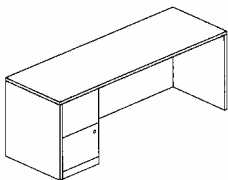

Desk w/Double Pedestals

8CSP( ).P.2472	$ 1,212	1,235	1,267	1,290	Credenza w/single pedestal 24x72	24	72	29	200 lbs.

NOTE: Edge Detail Options - Replace ( ) with "T" for Transition Edge, "C" for Radius Comfort Edge or "R" for Reeded Edge
NOTE: Pedestal Options - Replace .P. with "B" for Box/Box/File - "F" for File/File Ped.
NOTE: Pedestals shipped separate and may be placed under credenza in right or left hand position

Credenza w/Single Pedestal